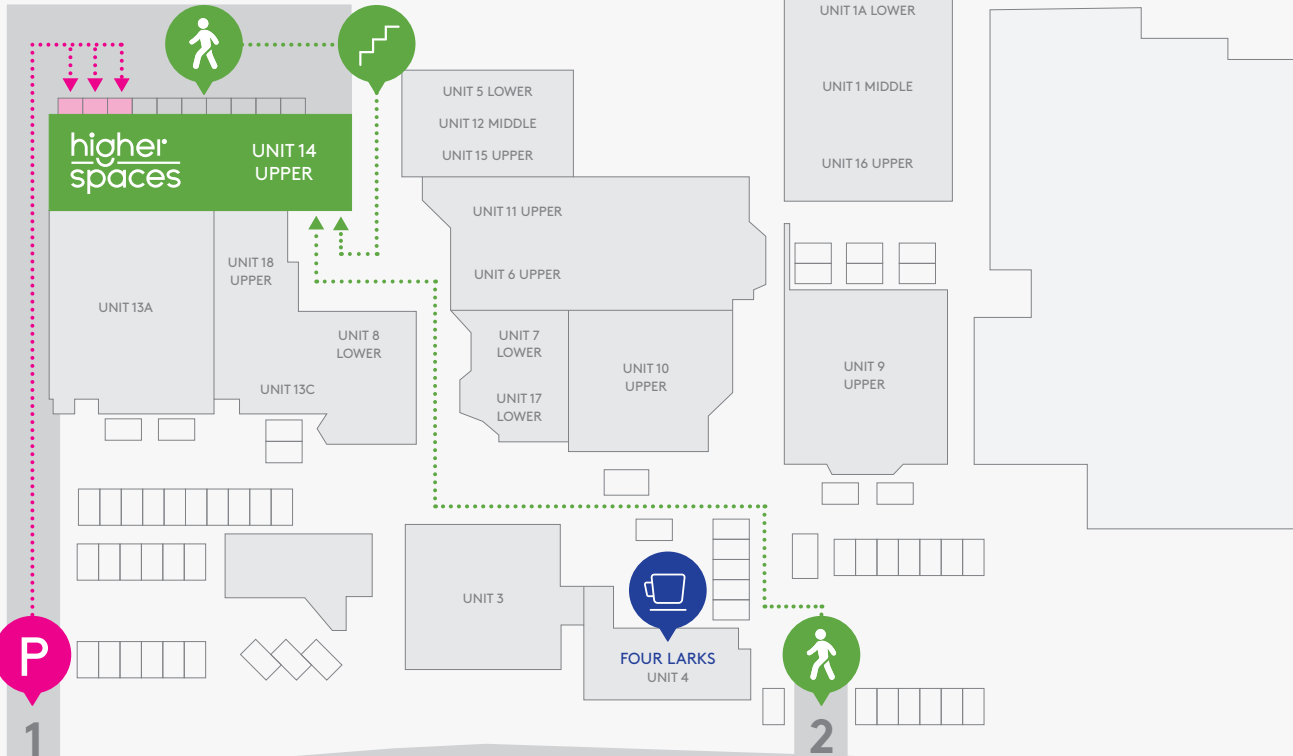

Yarra River

3 ALLOCATED TANDEM UNDERCOVER PARKING (ALLOWS FOR 6 CARS)

KITTY BURNS CAFE

FRANKIE SAYS CAFE

Legend

1 Driveway 1

2 Driveway 2

Pedestrian

Car Parking

Cafe

Tram Stop

TRAMS 12/109

TRAM 109

VICTORIA GARDENS SHOPPING CENTRE

ALTERNATIVE PARKING AT VICTORIA GARDENS